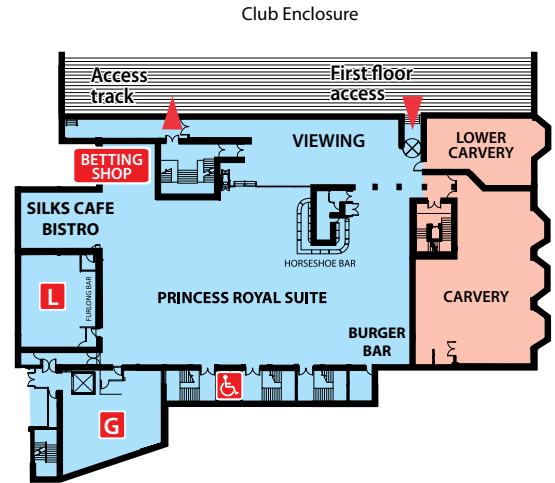

The Races

AT AYR RACECOURSE

FACILITIES MAP

GROUND FLOOR - GRANDSTAND & PRINCESS ROYAL STAND

FIRST FLOOR - PRINCESS ROYAL STAND

L Ladies Toilet	P Police Office	Grandstand Facilities
G Gents Toilet	B Betting Manager	Club Facilities
♿ Disabled Toilet	£ Cash Dispenser	Hospitality/Private
+ First Aid		2nd Floor - Roman Warrior
BC Baby Changing Facilities & Disabled Toilets		3rd Floor - Boxes 7 to 12

Champagne Lawns have 8 x 6m x 6m pagodas for shelter

Second Floor - Princess Royal Stand Roman Warrior Restaurant
Third Floor - Princess Royal Stand Princess Royal Hospitality Suites