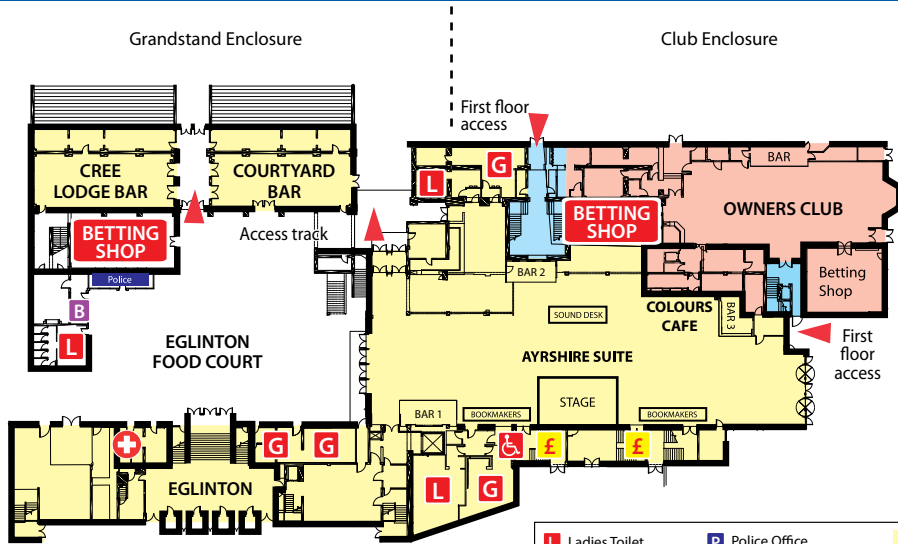

The Races

AT AYR RACECOURSE

FACILITIES MAP

GROUND FLOOR - GRANDSTAND & PRINCESS ROYAL STAND

FIRST FLOOR - PRINCESS ROYAL STAND

L Ladies Toilet	P Police Office	Grandstand Facilities
G Gents Toilet	B Betting Manager	Club Facilities
♿ Disabled Toilet	£ Cash Dispenser	Hospitality/Private
+ First Aid		2nd Floor - Roman Warrior
BC Baby Changing Facilities & Disabled Toilets		3rd Floor - Boxes 7 to 12

Champagne Lawns have 8 x 6m x 6m pagodas for shelter

Second Floor - Princess Royal Stand Roman Warrior Restaurant
Third Floor - Princess Royal Stand Princess Royal Hospitality Suites