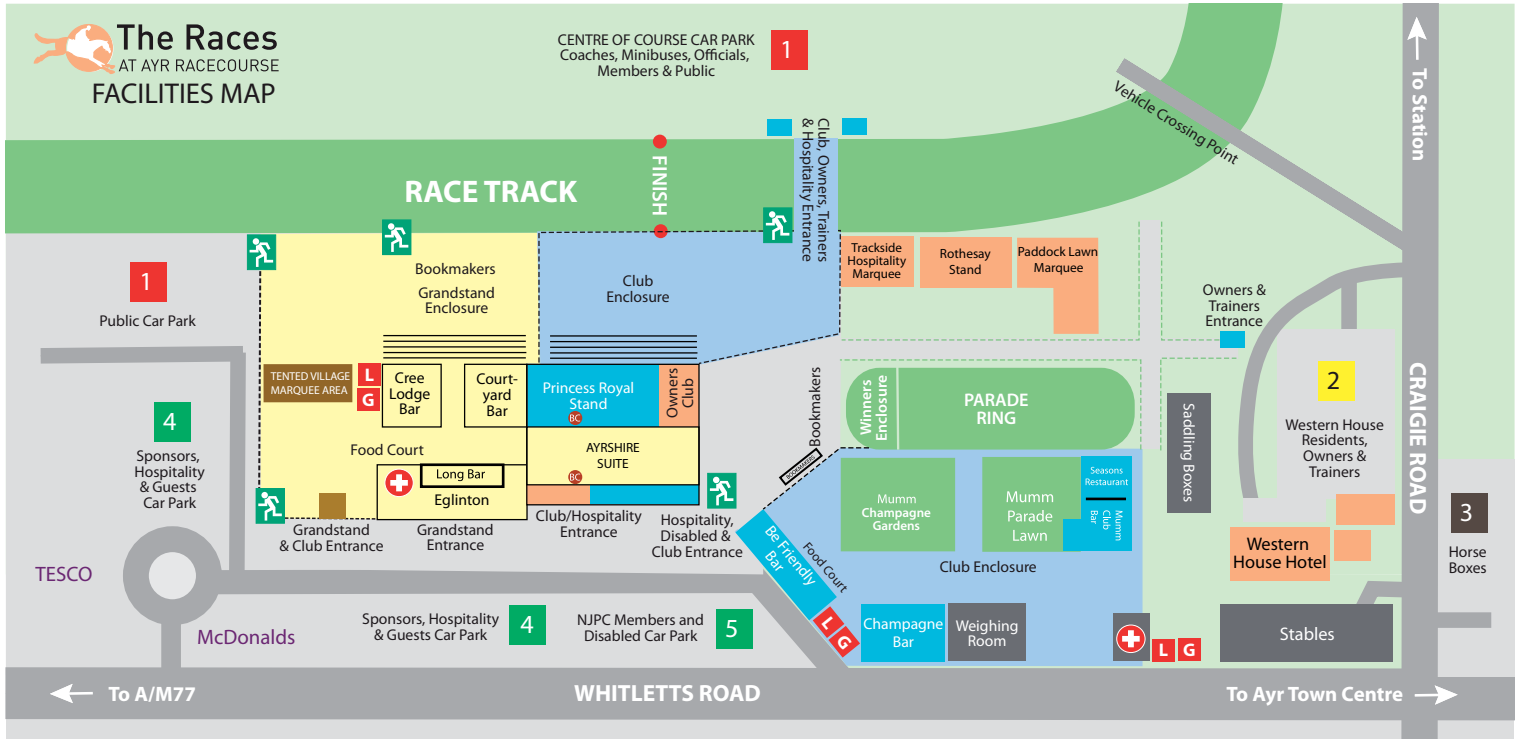

The Races

AT AYR RACECOURSE

FACILITIES MAP

GROUND FLOOR - GRANDSTAND & PRINCESS ROYAL STAND

FIRST FLOOR - PRINCESS ROYAL STAND

L Ladies Toilet	P Police Office	Grandstand Facilities
G Gents Toilet	B Betting Manager	Club Facilities
♿ Disabled Toilet	£ Cash Dispenser	Hospitality/Private
+ First Aid		2nd Floor - Roman Warrior
BC Baby Changing Facilities & Disabled Toilets		3rd Floor - Boxes 7 to 12

Champagne Lawns have 8 x 6m x 6m pagodas for shelter

Second Floor - Princess Royal Stand Roman Warrior Restaurant
Third Floor - Princess Royal Stand Princess Royal Hospitality Suites