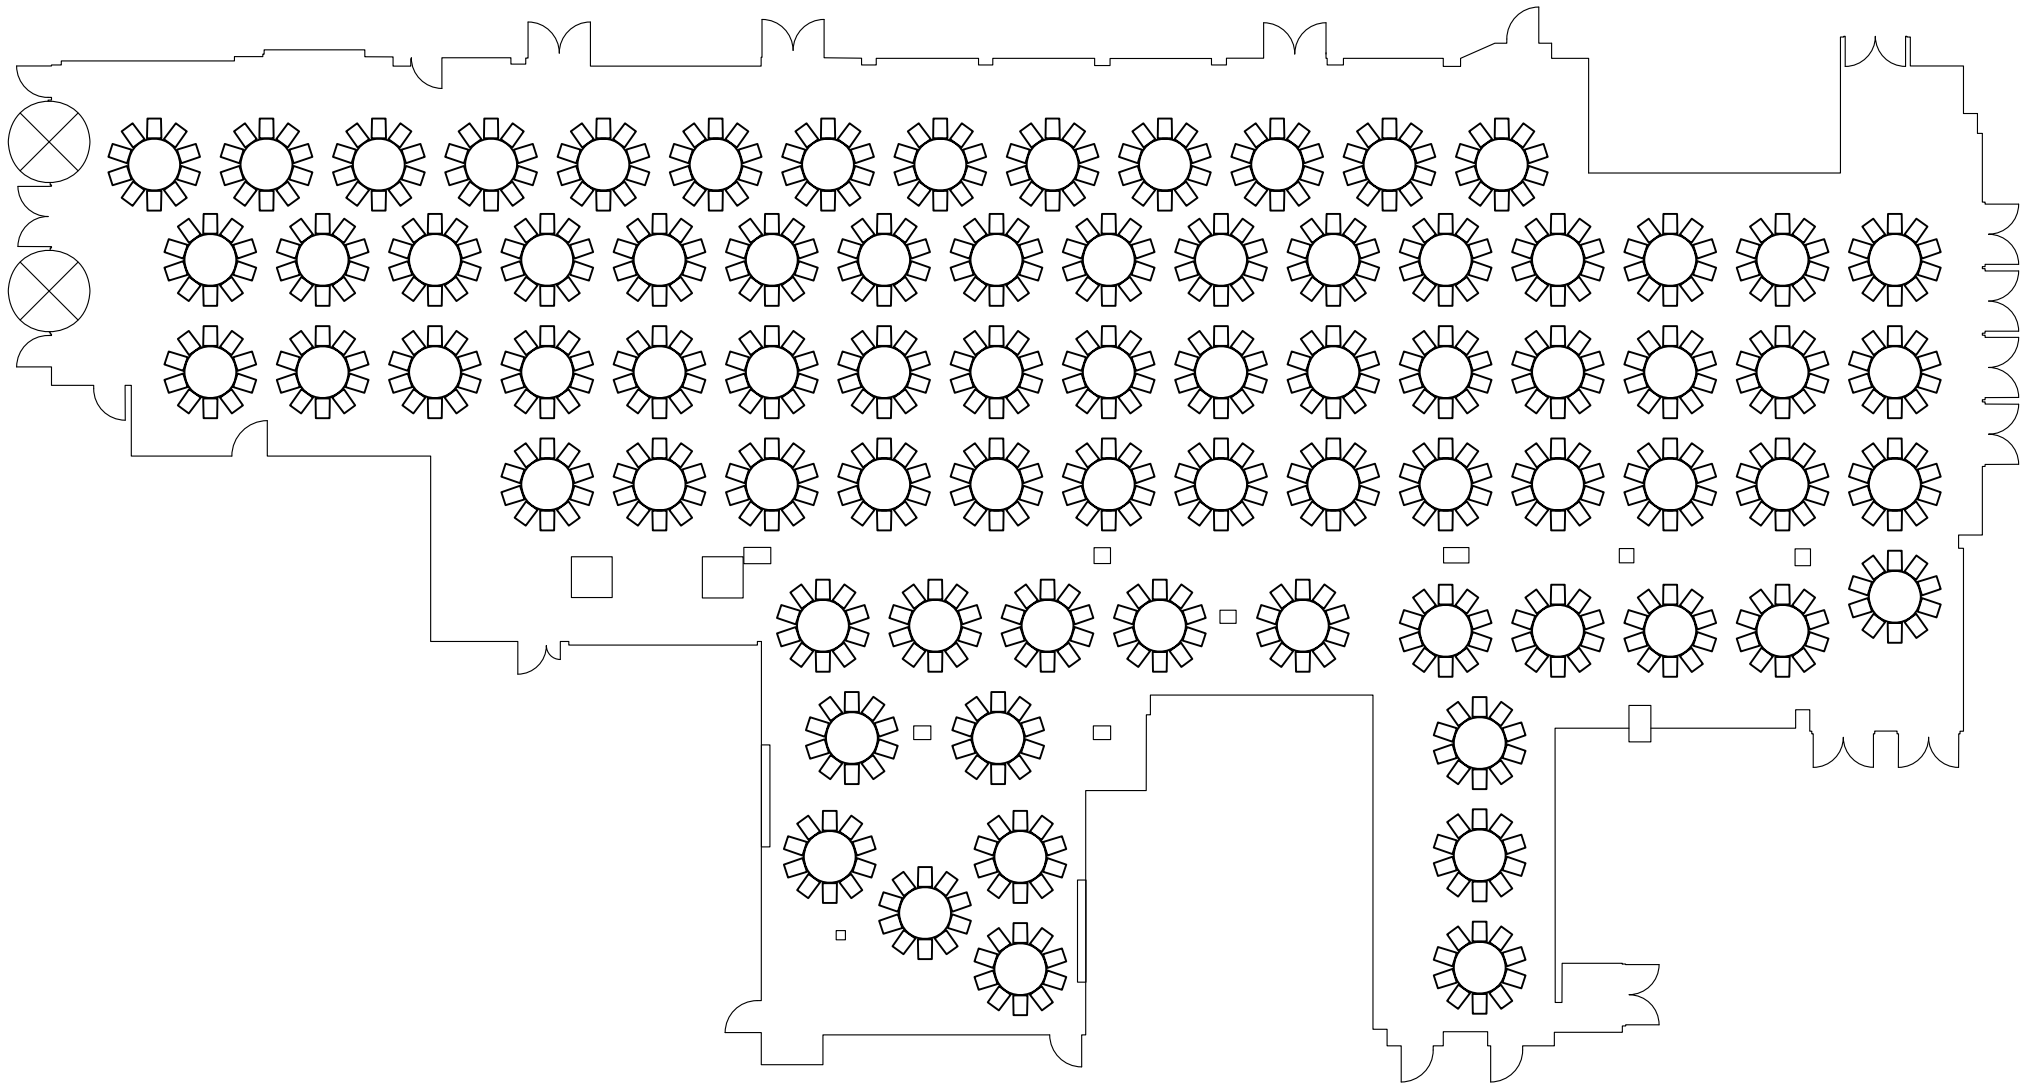

The Ayrshire Suite - Banquet Layout

Ceiling Height

Centre - 3.6m
Perimeter - 3.4m

Length

57m

Width

28.5m - 11.6m

Area

1089 Sqm

Power Point

63 amp, 3 phase

Capacity

970
81 tables x 12 rounds
81 tables x 10 rounds