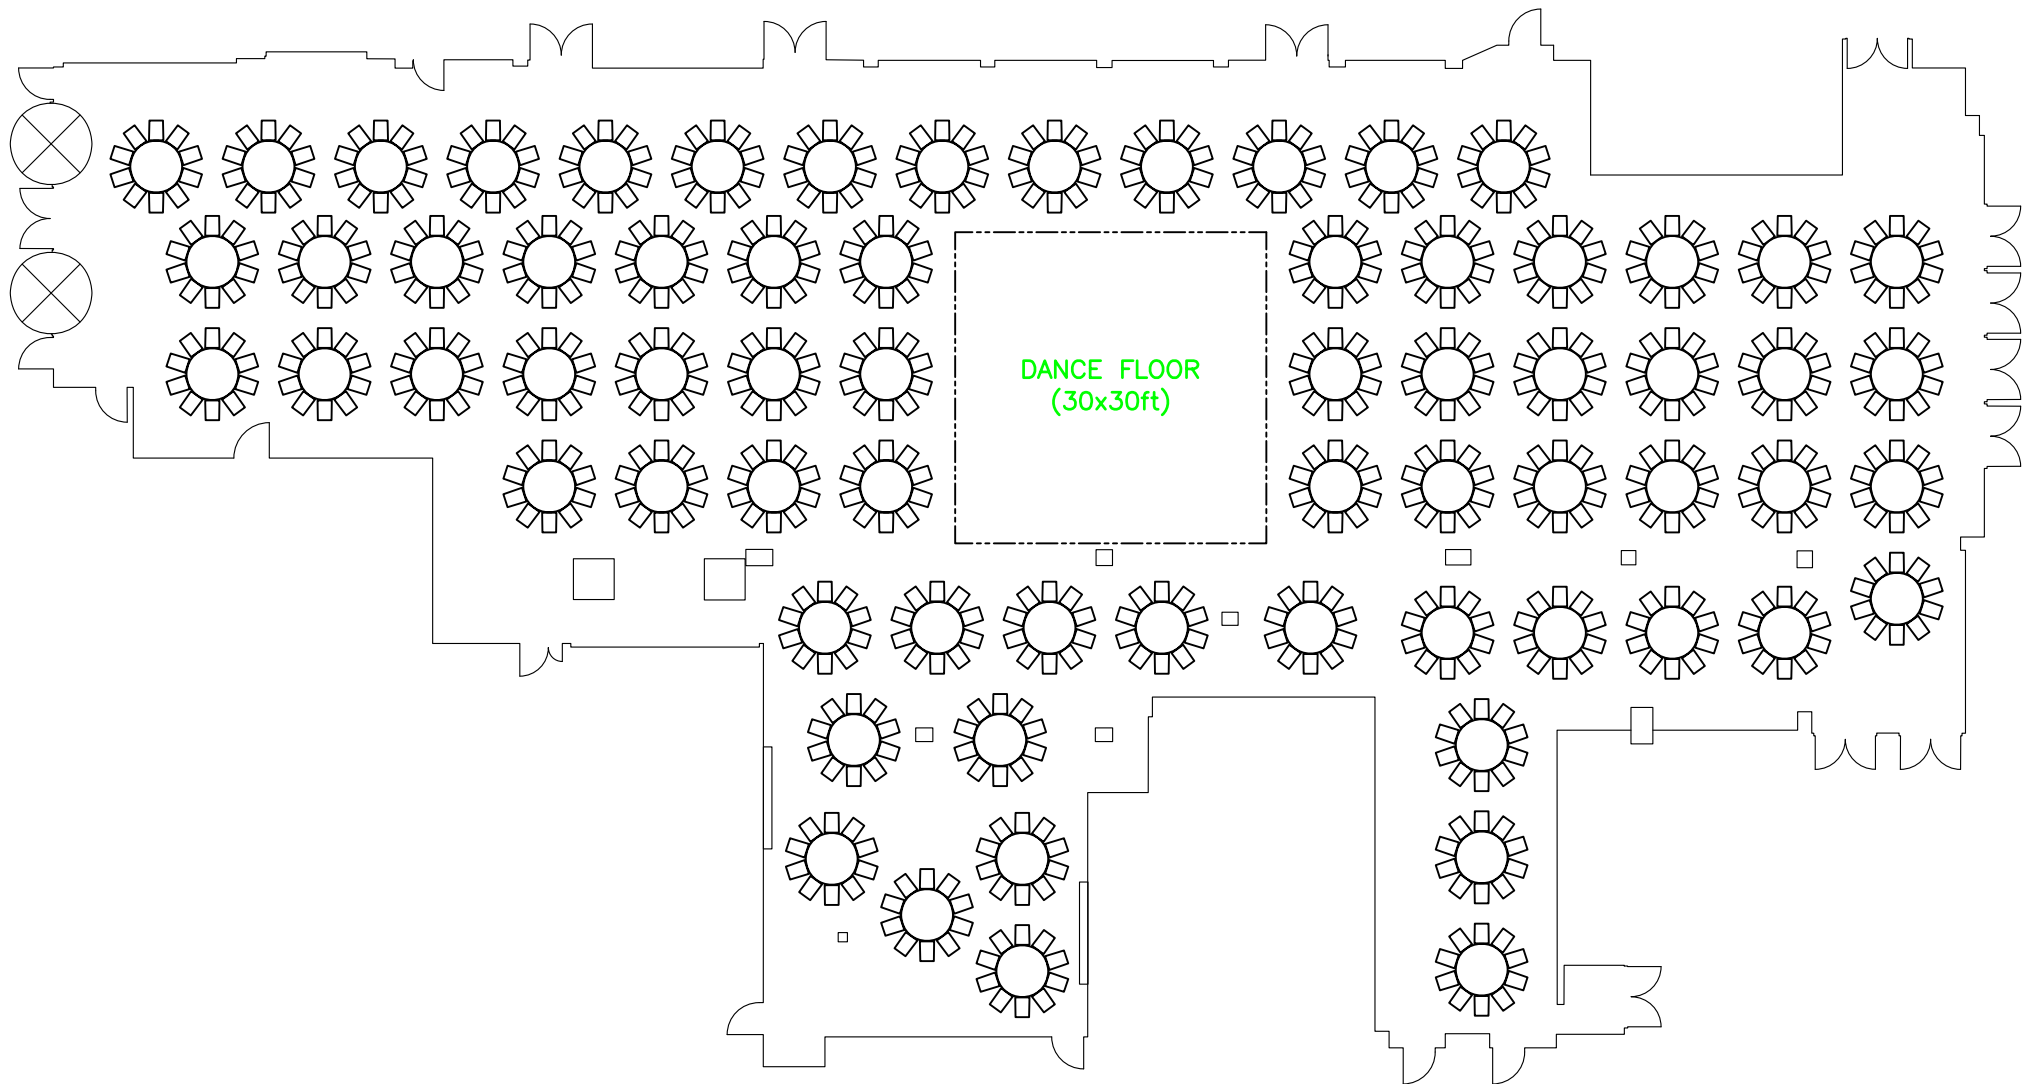

The Ayrshire Suite - Banquet Layout (with dancefloor)

Ceiling Height

Centre - 3.6m
Perimeter - 3.4m

Length

57m

Width

28.5m - 11.6m

Area

1089 Sqm

Power Point

63 amp, 3 phase

Capacity

900
75 tables x 12 rounds
75 tables x 10 rounds