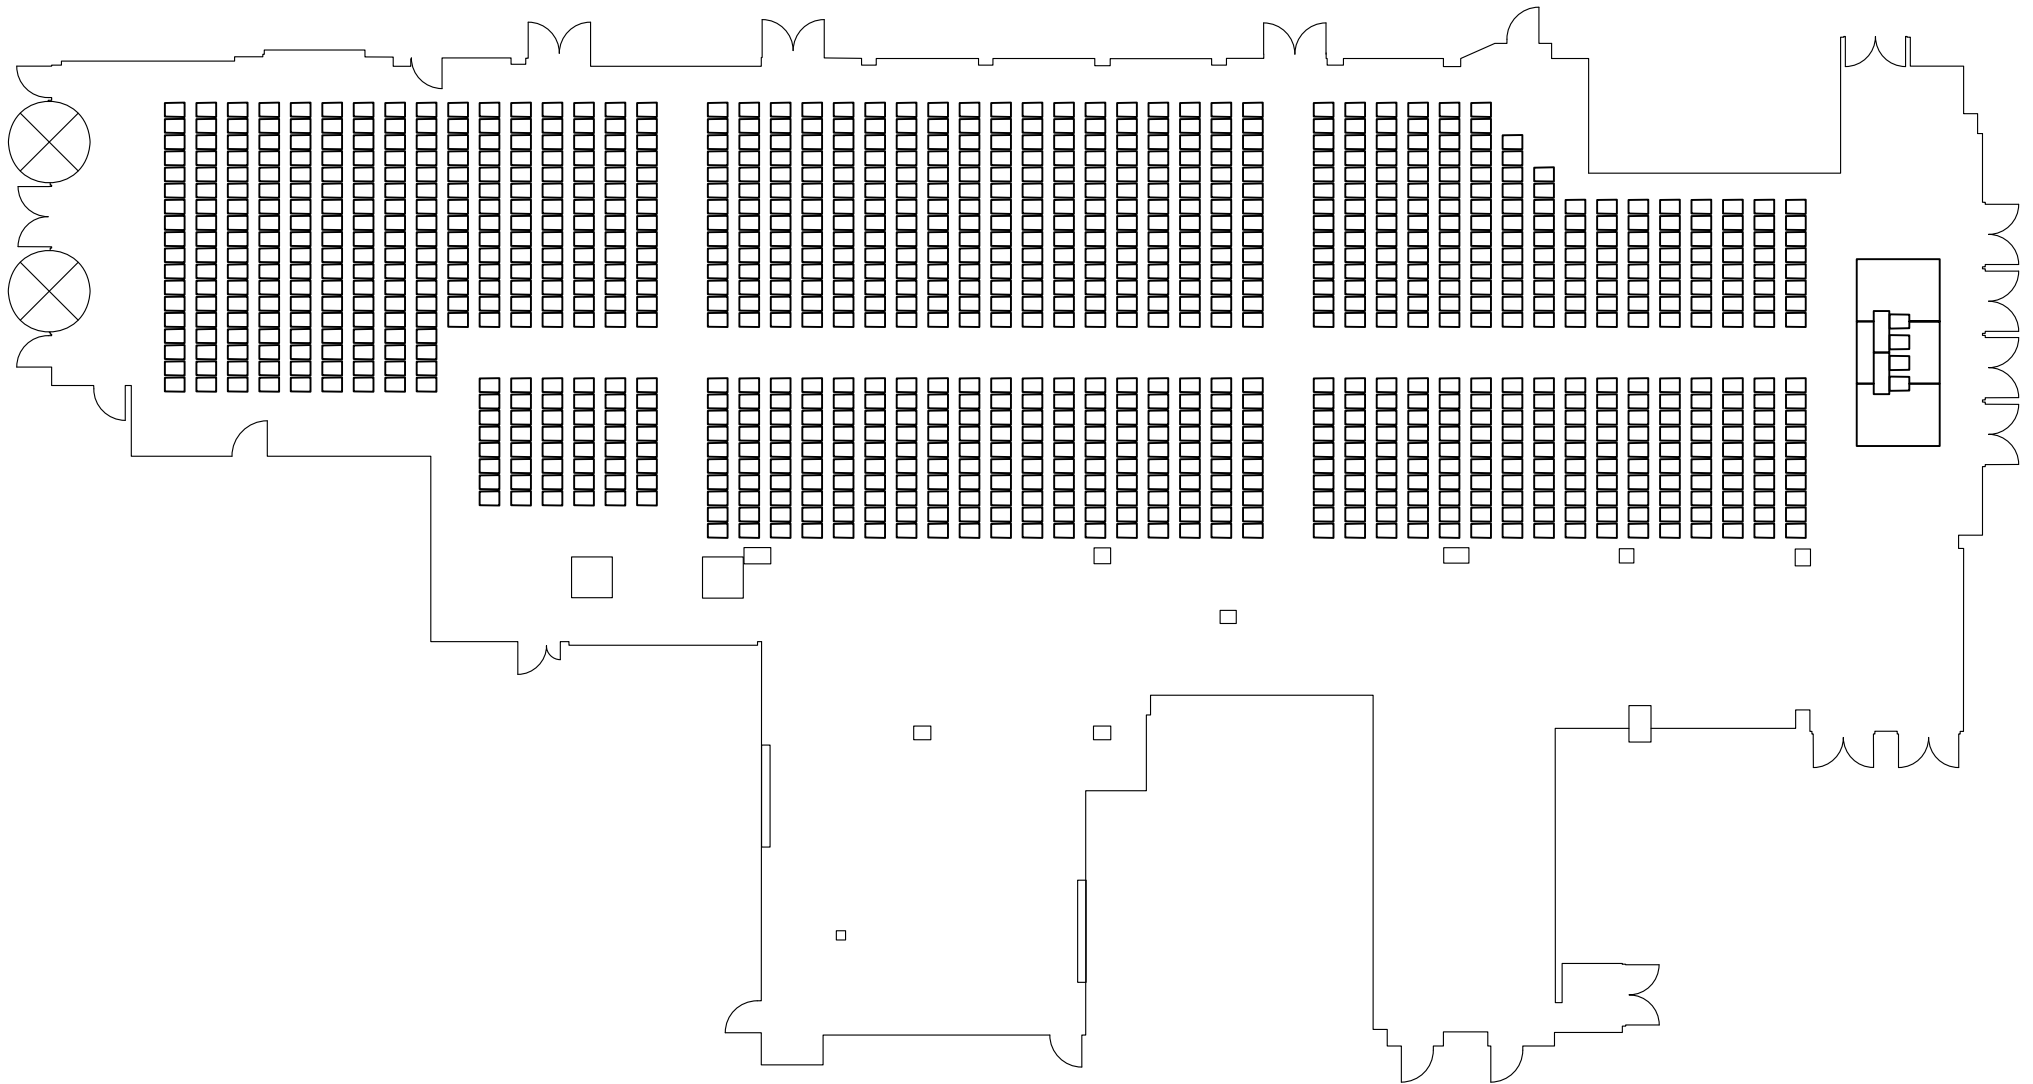

The Ayrshire Suite - Theatre Layout

Ceiling Height

Centre - 3.6m
Perimeter - 3.4m

Length

57m

Width

28.5m - 11.6m

Area

1089 Sqm

Power Point

63 amp, 3 phase

Capacity

1200